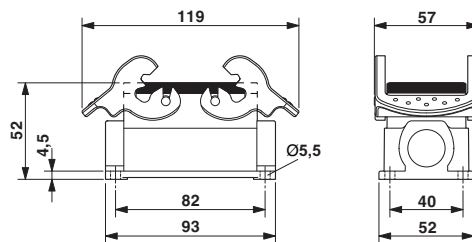

#### Dimensions

Height	52 mm
Width	52 mm
Length	93 mm

### General

Locking type	with double locking latch
No. of cable outlets	1
Cable outlet	lateral
Screw connection	none
Type of the screw connection	1x M20
Housing material	Aluminum die-cast
Housing surface material	Powder-coated, gray
Seal material	NBR
Material lock	Stainless steel, handle: PA
Material grip body interlock	PA
Assembly instructions	For half and full screw connections

## Drawings

Dimensional drawing

Dimensional drawing