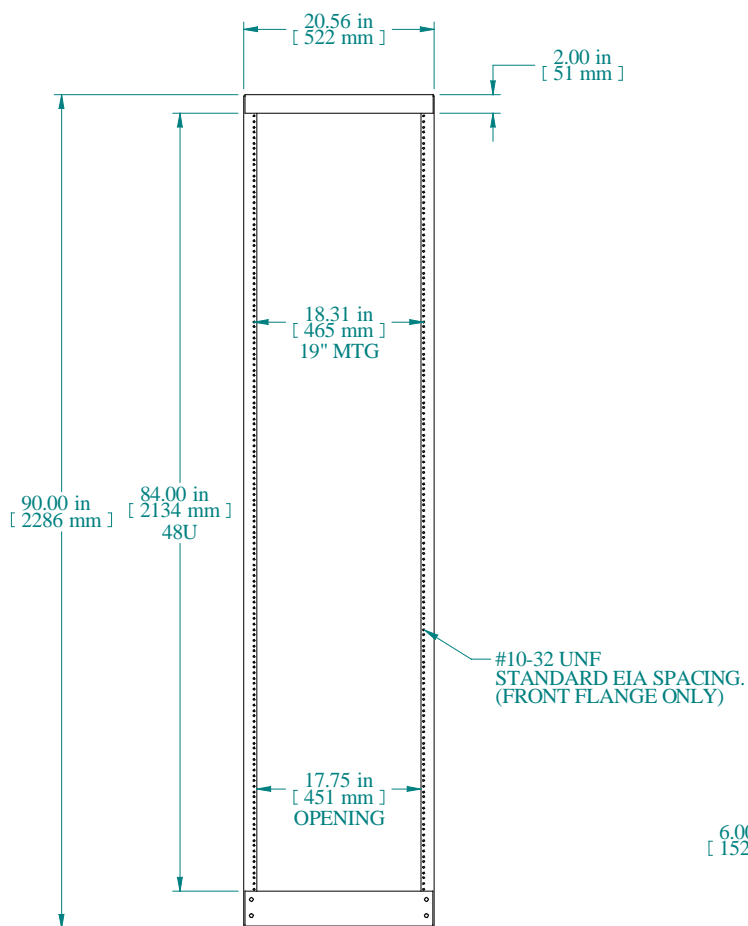

TOP VIEW

FRONT VIEW

SIDE VIEW

PART NUMBERS	
DNRR84HDW	PAINTED BLACK THIN FILM

NOTES
Welded Assembly See Hammond Website for Additional Accessories

Data subject to change without notice. Isometric drawing not to scale.

**HAMMOND
MANUFACTURING™**

www.hammondmfg.com

PART NO. DNRR84HDW