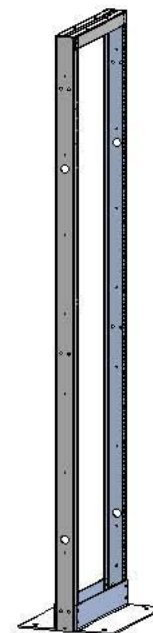

TOP VIEW

FRONT VIEW

SIDE VIEW

PART NUMBERS	
DNRR84HDW	PAINTED BLACK THIN FILM

NOTES
Welded Assembly See Hammond Website for Additional Accessories

Data subject to change without notice. Isometric drawing not to scale.

**HAMMOND
MANUFACTURING™**

www.hammondmfg.com

PART NO. DNRR84HDW