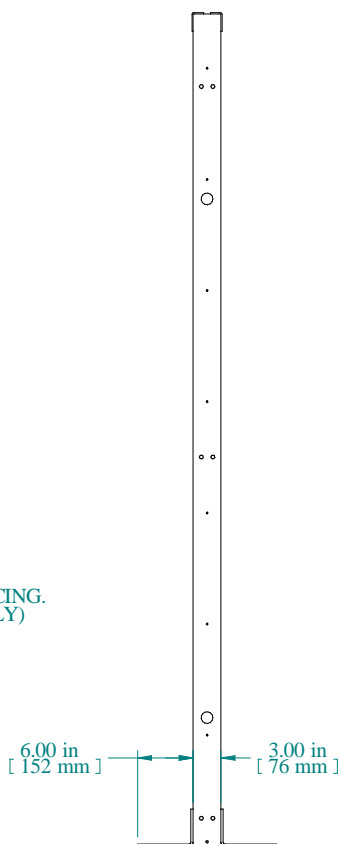

TOP VIEW

FRONT VIEW

SIDE VIEW

PART NUMBERS	
DNRR84HDW	PAINTED BLACK THIN FILM

NOTES
Welded Assembly See Hammond Website for Additional Accessories

Data subject to change without notice. Isometric drawing not to scale.

**HAMMOND
MANUFACTURING™**

www.hammondmfg.com

PART NO. DNRR84HDW